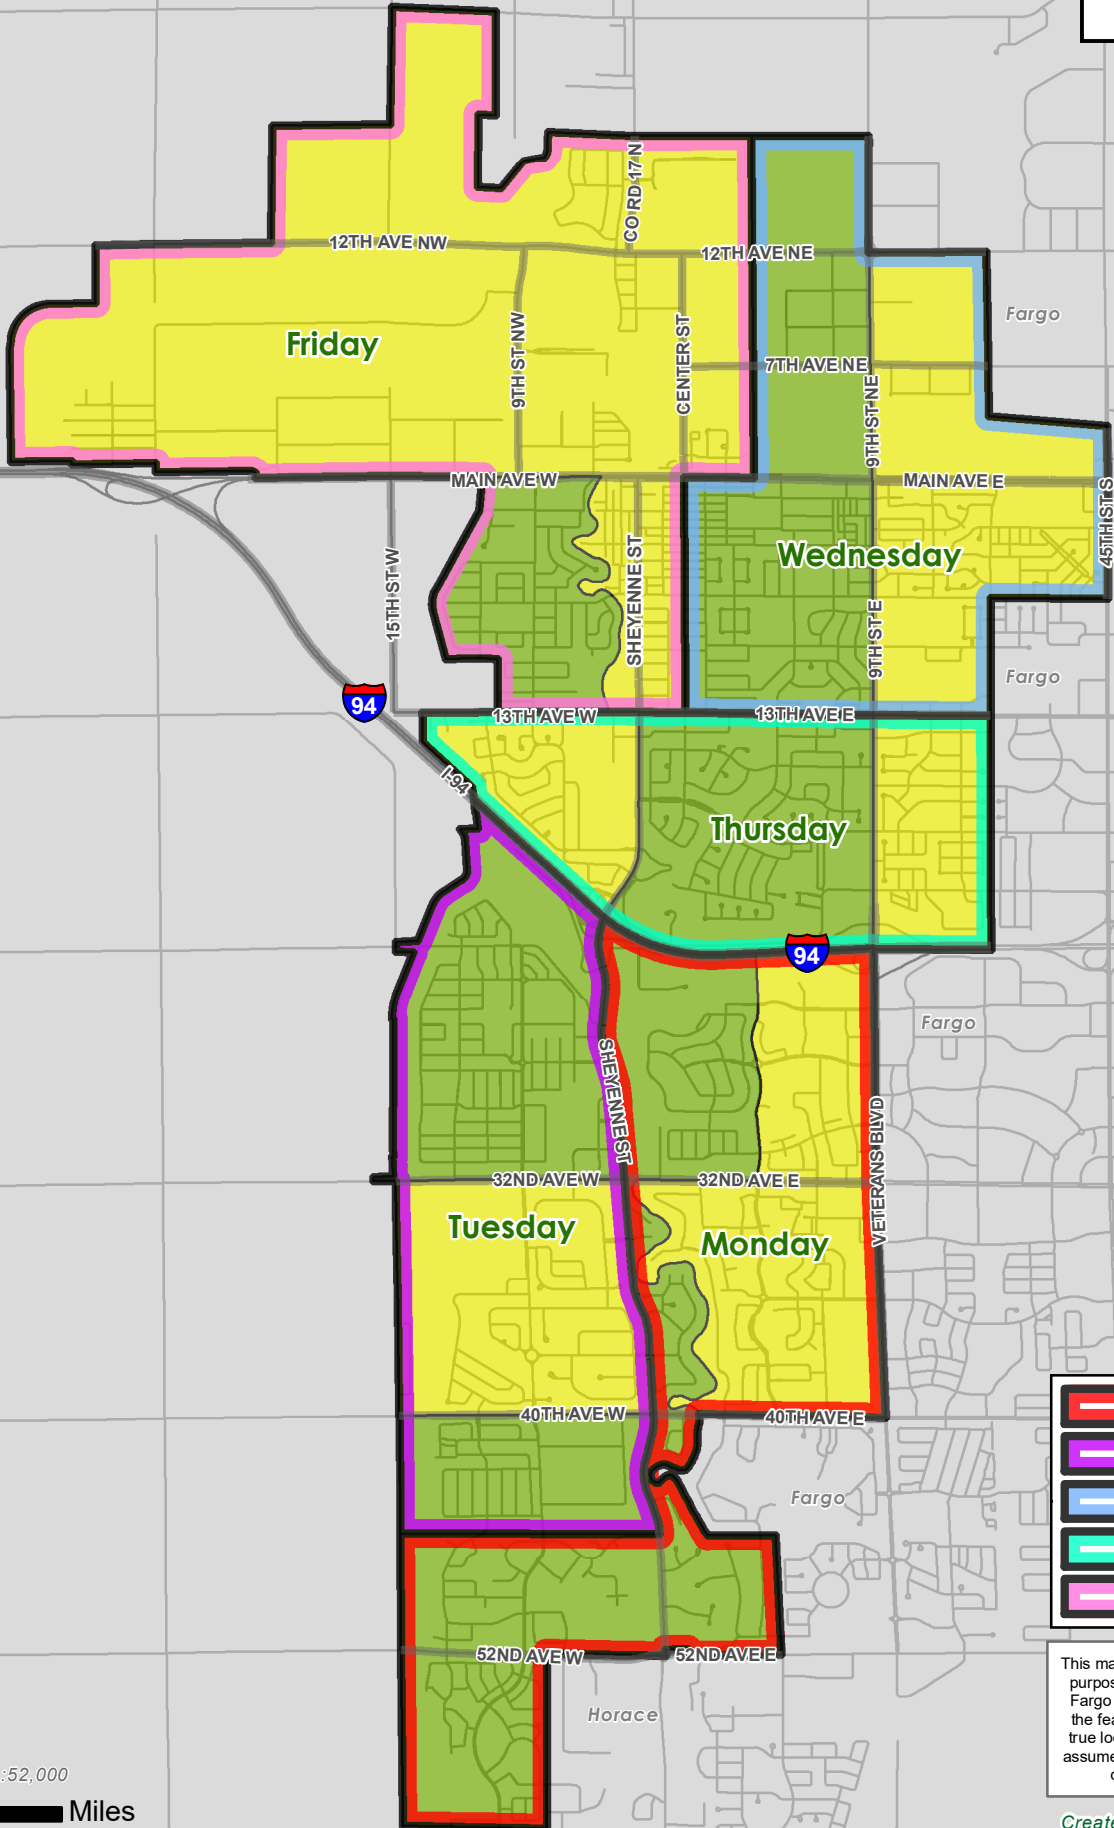

2023 SANITATION & RECYCLING
DAILY COLLECTION ZONES

-  Monday
-  Tuesday
-  Wednesday
-  Thursday
-  Friday

This map is intended for reference purposes only. The City of West Fargo does not make claim that the features depicted represent true locations; therefore the City assumes no liability for any errors or omissions herein.

2023 Garbage and Recycling Holiday Schedule Changes

New Year's Day 2023 (Sunday, Jan. 1 - Observed Monday, Jan. 2)

- Monday and Tuesday garbage collected on Tuesday, Jan. 3.
- No changes to recycling service.

President's Day 2023 (Monday, Feb. 20)

- Monday and Tuesday garbage collected on Tuesday, Feb. 21.
- No changes to recycling service.

Memorial Day 2023 (Monday, May 29)

- Monday and Tuesday garbage collected on Tuesday, May 30.
- Recycling service will be delayed by one day all week.

Independence Day 2023 (Tuesday, July 4)

- Tuesday and Wednesday garbage collected on Wednesday, July 5.
- Recycling service will be delayed by one day all week.

Labor Day 2023 (Monday, Sept. 4)

- Monday and Tuesday garbage collected on Tuesday, Sept. 5.
- Recycling service will be delayed by one day all week.