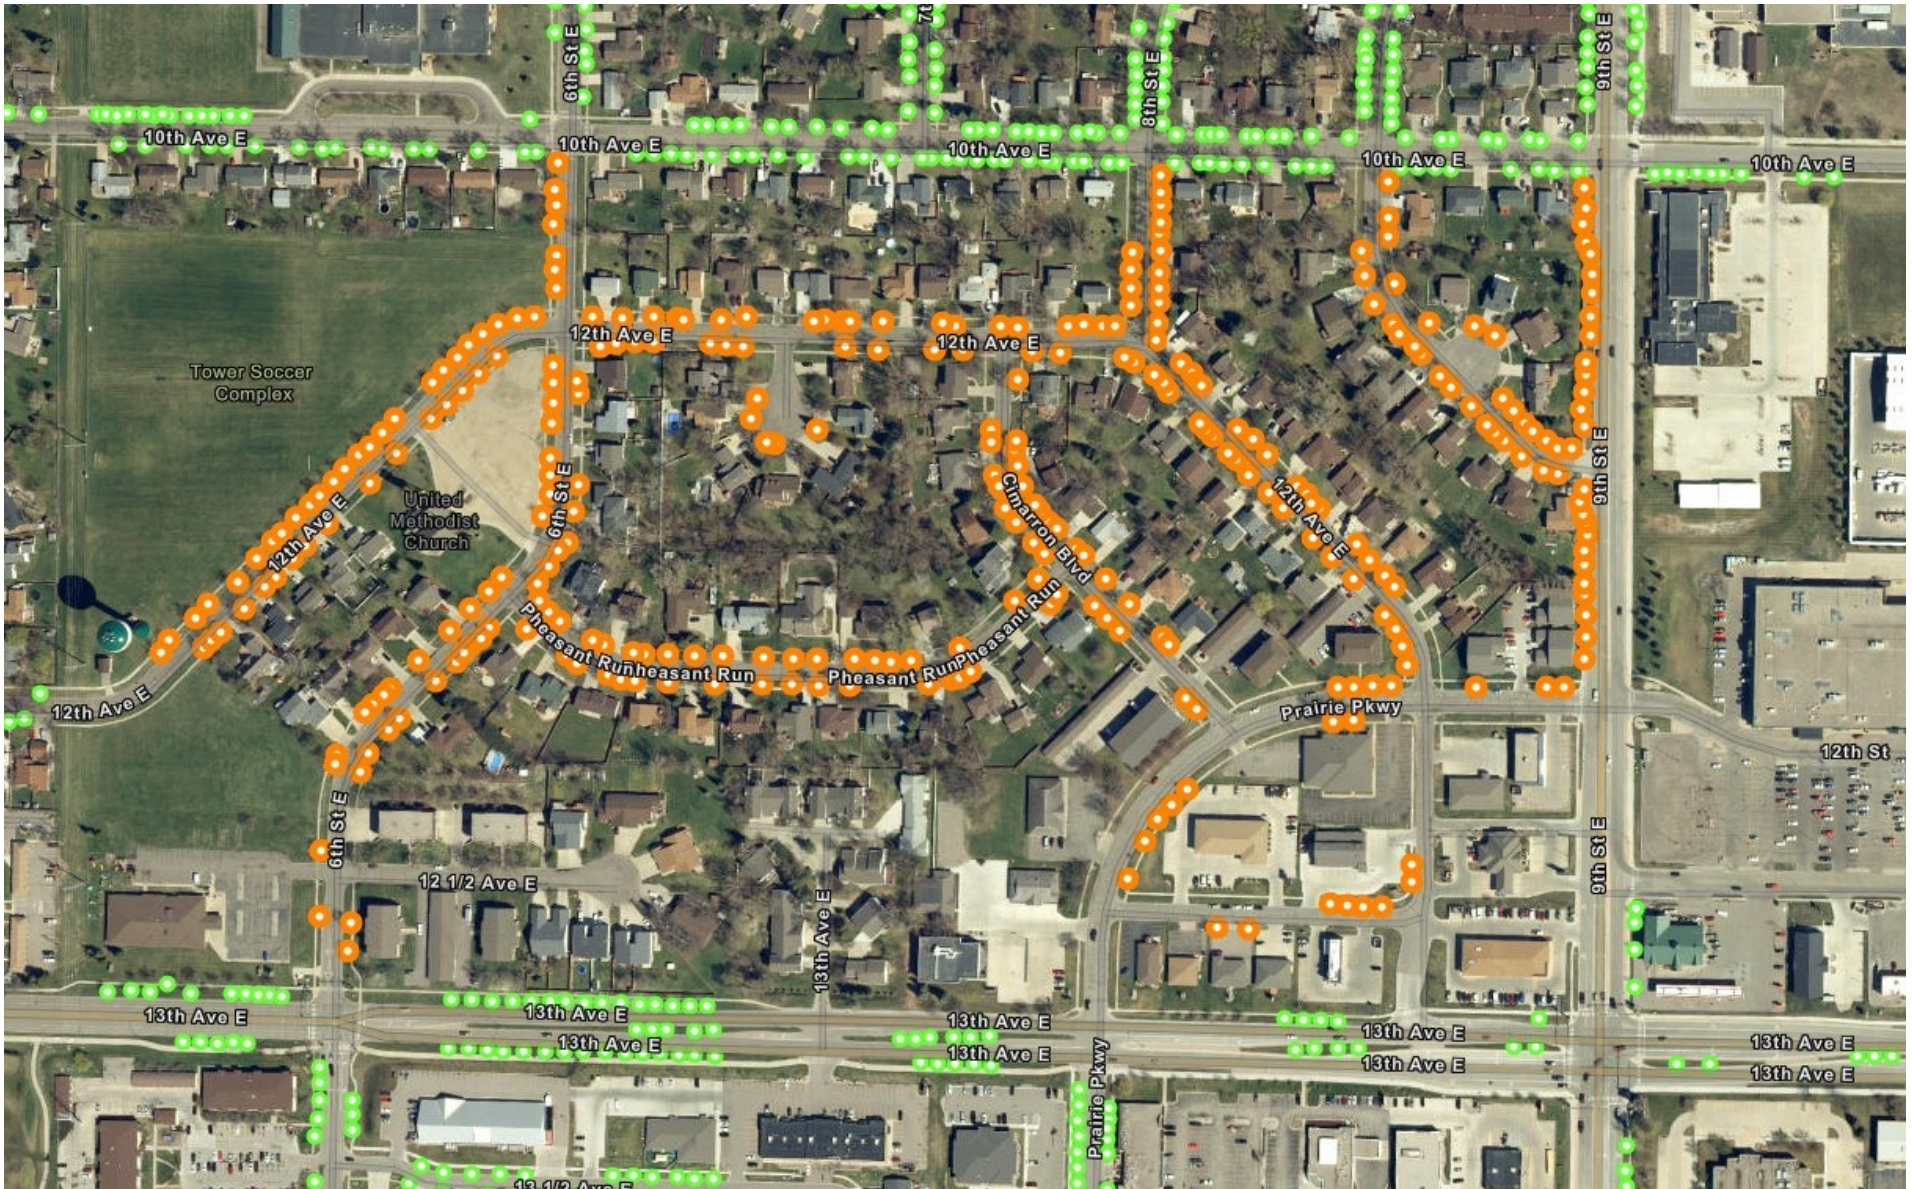

# 2023 Pruning Project - Area 2 - 322 Total Trees

Honeylocust: 5	Amur Maple: 10	Black Ash: 3	Canada Red Cherry: 2	Elm: 4	Cottonwood/Poplar: 2
Crabapple: 2	Green Ash: 218	Linden: 35	Maple: 27	Oak: 4	Other: 4

 Orange indicates trees that will be pruned